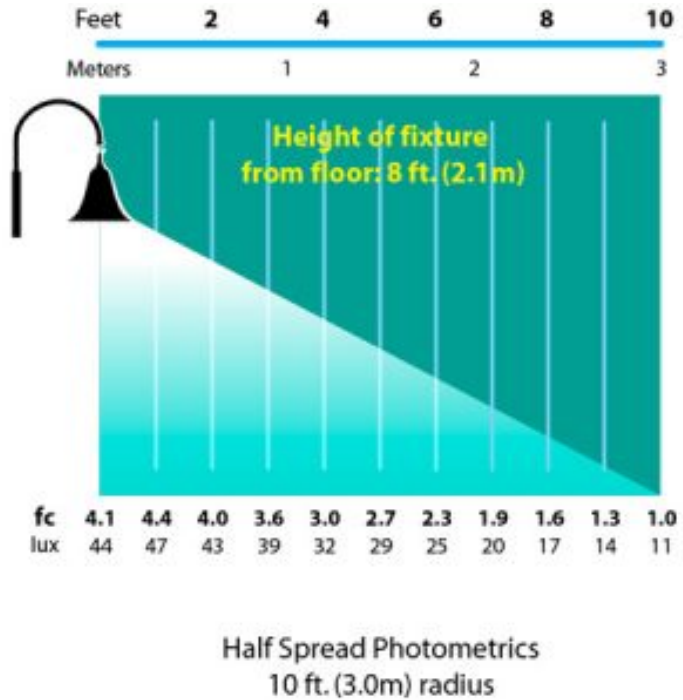

Line Drawing

Photometrics

GRAND LIGHT

Lighting & Design Since 1929

104 Day St. Seymour, CT 06483
 PH: 1-800-922-1469 Fax: 203-785-1184
 Web: GrandLight.com

Hanging Bell Wall Mount Cast Aluminum 12v Specialty Landscape Light