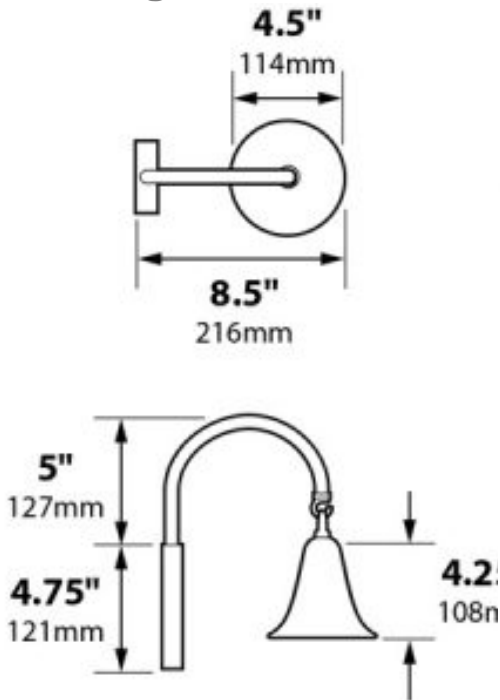

Hanging Bell Wall Mount Cast Aluminum 12v Specialty Landscape Light

Line Drawing