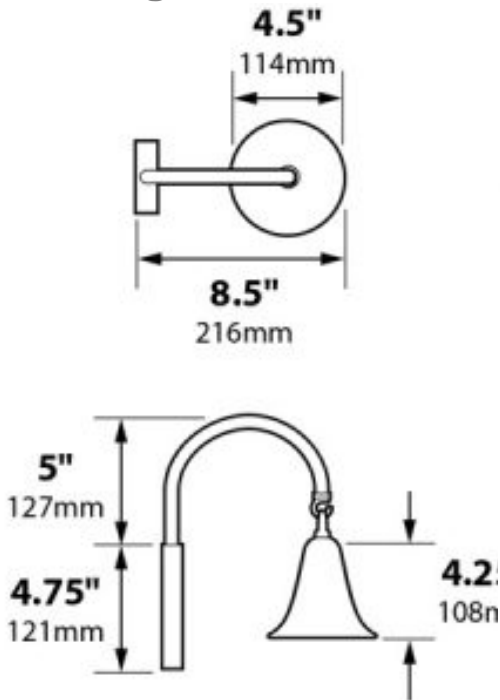

## Product Description

**CONSTRUCTION:** Cast brass hanging bell on wall mount with matching canopy and extruded brass arm

**LENS:** None

**LAMP SUPPLIED:** 18 watt S-8 #1141; 1200 hours average rating (25w max) or 2.2w 50,000 hours average rating OMNI-2 LED

**SOCKET:** Single contact bayonet, brass nickel plated lamp socket screw shell (Ba15s)

**WIRING:** Black 5 foot 18/2 zip cord from base of fixture

**MOUNTING:** Back plate hardware and screws supplied

## Line Drawing