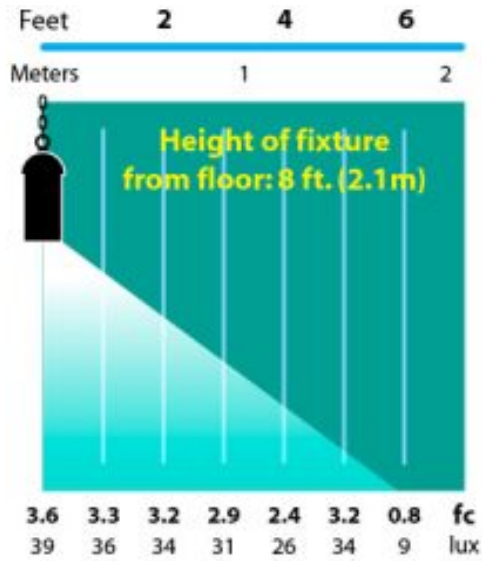

Product Description

CONSTRUCTION: Extruded brass hanging cylinder on 18" long baby oval brass chain and cast brass hoop with matching brass top

LENS: None

LAMP SUPPLIED: 18w S8 #1141; 1200 hours average rating (25w max) or 2.2w 50,000 hours average rating OMNI-2 LED

Hanging Cylinder Light Brass 12v Specialty Landscape Light

Line Drawing

Photometrics

Half Spread Photometrics
12 ft. (3.7m) diameter

GRAND LIGHT

Lighting & Design Since 1929

104 Day St. Seymour, CT 06483
PH: 1-800-922-1469 Fax: 203-785-1184
Web: GrandLight.com