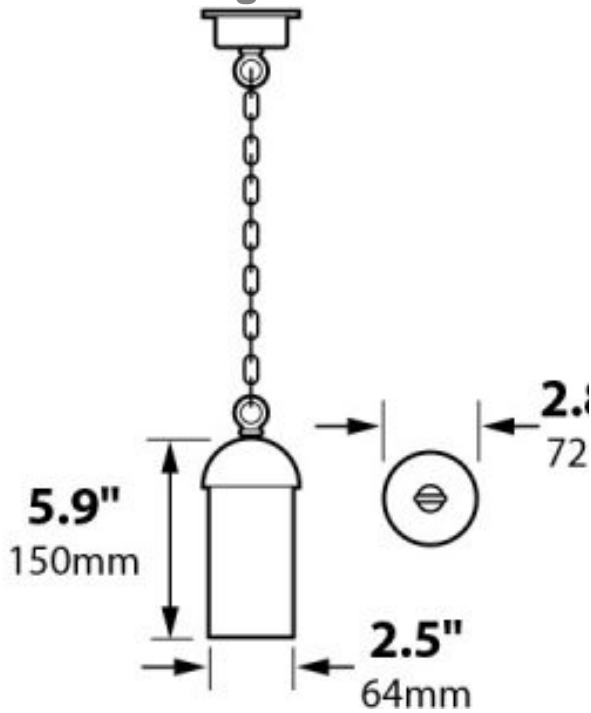

Product Description

CONSTRUCTION: Extruded brass hanging cylinder on 18" long baby oval brass chain and cast brass hoop with matching brass top

LENS: None

LAMP SUPPLIED: 18w S8 #1141; 1200 hours average rating (25w max) or 2.2w 50,000 hours average rating OMNI-2 LED

SOCKET: Single contact bayonet, brass nickel plated lamp socket screw shell

WIRING: Black 2 foot 18/2 zip cord from base of fixture

MOUNTING: Surface mount mini junction box and hardware

GRAND LIGHT
Lighting & Design Since 1929

Hanging Cylinder Light Brass 12v Specialty Landscape Light

Line Drawing

Photometrics

Half Spread Photometrics
12 ft. (3.7m) diameter

GRAND LIGHT

Lighting & Design Since 1929

104 Day St. Seymour, CT 06483
PH: 1-800-922-1469 Fax: 203-785-1184
Web: GrandLight.com