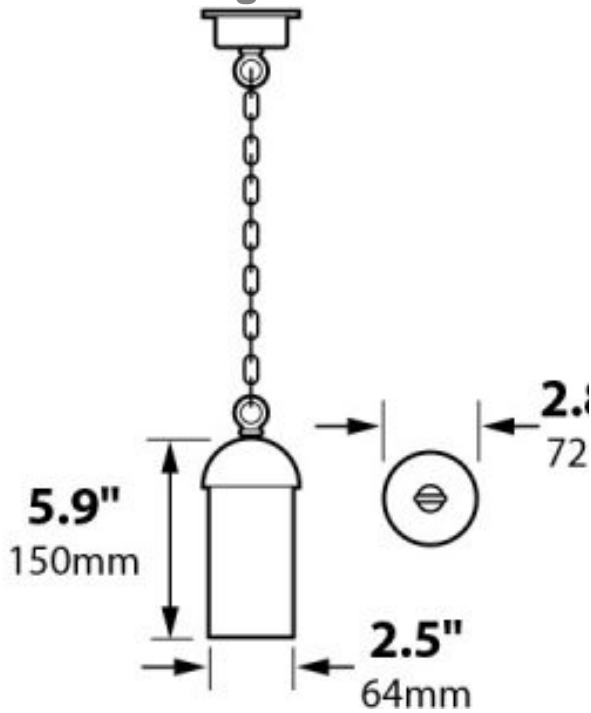

Product Description

CONSTRUCTION: Extruded copper hanging cylinder on 18" long baby oval brass chain and cast brass hoop with brass top

LENS: None

LAMP SUPPLIED: 18w S8 #1141; 1200 hours average rating (25w max) or 2.2w 50,000 hours average rating OMNI-2 LED

SOCKET: Single contact bayonet, brass nickel plated lamp socket screw shell

WIRING: Black 2 foot 18/2 zip cord from base of fixture

MOUNTING: Surface mount mini junction box and hardware

GRAND LIGHT
Lighting & Design Since 1929

Hanging Cylinder Light Copper 12v Specialty Landscape Light

Line Drawing

Photometrics

Half Spread Photometrics
12 ft. (3.7m) diameter

GRAND LIGHT

Lighting & Design Since 1929

104 Day St. Seymour, CT 06483
PH: 1-800-922-1469 Fax: 203-785-1184
Web: GrandLight.com