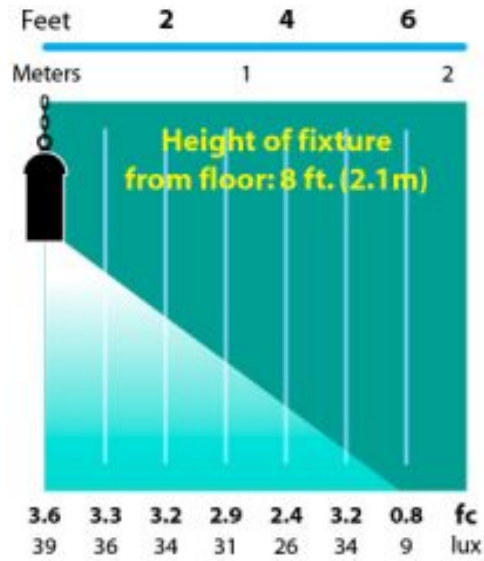

Product Description

CONSTRUCTION: Extruded copper hanging cylinder on 18" long baby oval brass chain and cast brass hoop with brass top

LENS: None

LAMP SUPPLIED: 18w S8 #1141; 1200 hours average rating (25w max) or 2.2w 50,000 hours average rating OMNI-2 LED

Hanging Cylinder Light Copper 12v Specialty Landscape Light

Line Drawing

Photometrics

Half Spread Photometrics
12 ft. (3.7m) diameter

GRAND LIGHT

Lighting & Design Since 1929

104 Day St. Seymour, CT 06483
PH: 1-800-922-1469 Fax: 203-785-1184
Web: GrandLight.com