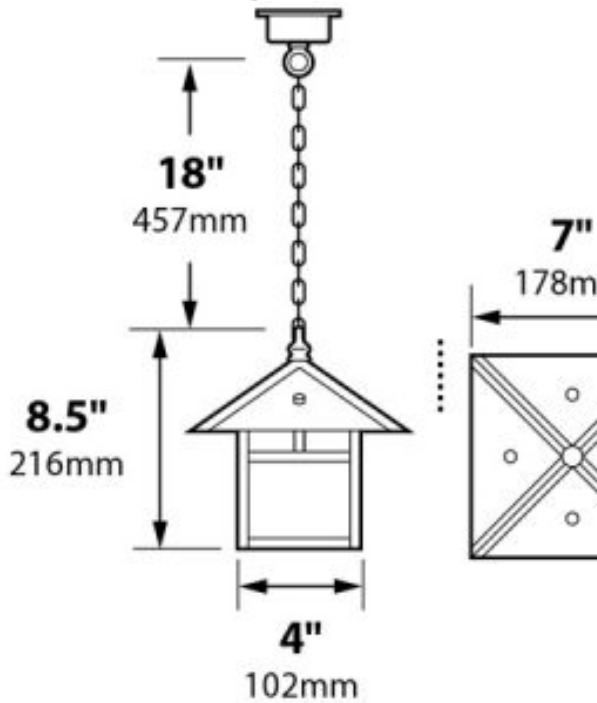

## Product Description

**CONSTRUCTION:** Formed solid brass lantern on 18" long baby oval brass chain and cast brass hoop

**LENS:** Gold iridescent glass

**LAMP SUPPLIED:** 18w S8 #1141; 1200 hours average rating (25w max) or 2.2w 50,000 hours average rating OMNI-2 LED

**SOCKET:** Single contact bayonet, brass nickel plated lamp socket screw shell

**WIRING:** Black 2 foot 18/2 zip cord from base of fixture

**MOUNTING:** Surface mount mini junction box and hardware

**GRAND LIGHT**  
*Lighting & Design Since 1929*

## Photometrics

Half Spread Photometrics  
8 ft. (2.4m) diameter

**GRAND LIGHT**

*Lighting & Design Since 1929*

104 Day St. Seymour, CT 06483  
PH: 1-800-922-1469 Fax: 203-785-1184  
Web: GrandLight.com