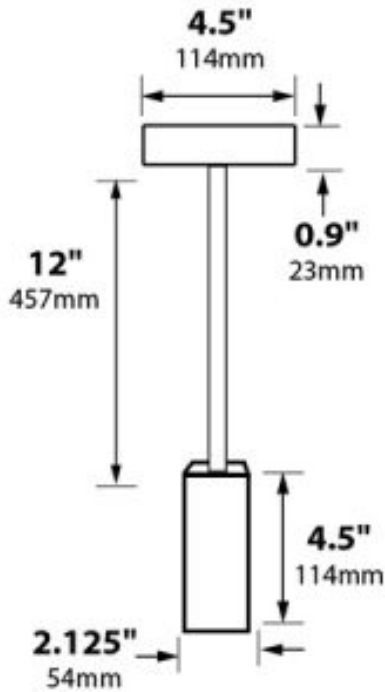

## Product Description

**CONSTRUCTION:** Extruded 2.25" square brass fixture with matching brass 12" pendant

**LENS:** High impact clear tempered convex glass

**GASKET:** High temperature black silicone

**LAMP SUPPLIED:** 20w MR16 FL(BAB) 5000 hours average rating (50w max) or 4w ARROW LED 50,000 average rating

**SOCKET:** High temperature ceramic GU5.3 bi-pin with 250°C silicone lead wires

**WIRING:** Black 3 foot 18/2 zip cord from base of fixture

**MOUNTING:** Canopy

## Line Drawing