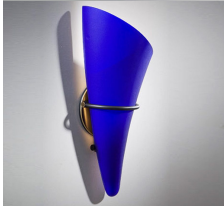

Vianne [Left] Medium Vintage Wall Sconce

Finish Options

Satin Nickel

Custom

Glass Options

Blue

Custom

Product Description

This wall sconce makes a beautiful statement alone or in pairs (matching left and right), with glass by Vianne of France. The vintage lighting we offer is carefully sourced, restored, and rewired in accordance with UL Standards by our knowledgeable Restoration team. **Dimensions** Height 14 1/2"

Diameter 4 3/4"

Extension 3"

Lights (1) 110W T3 120V Double End Halogen (Bulb Not Included)

Features Historical Wall Sconce

One Double End Halogen Socket Rated for 110W

UL Listed for Dry Locations

Customizable

NO SKU - Custom

#5677 - Satin Nickel/Blue