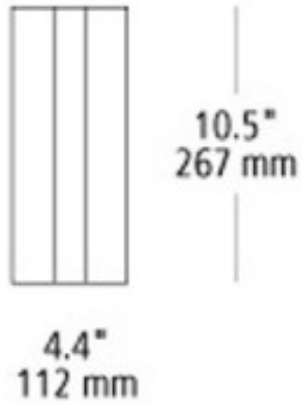

## Line Drawing

wall projection 4.1" / 105 mm

**GRAND LIGHT**  
*Lighting & Design Since 1929*

104 Day St. Seymour, CT 06483  
PH: 1-800-922-1469 Fax: 203-785-1184  
Web: GrandLight.com

**Hunter 10 Contemporary Outdoor Wall Light**  
#188388 - Black #188389 - Silver