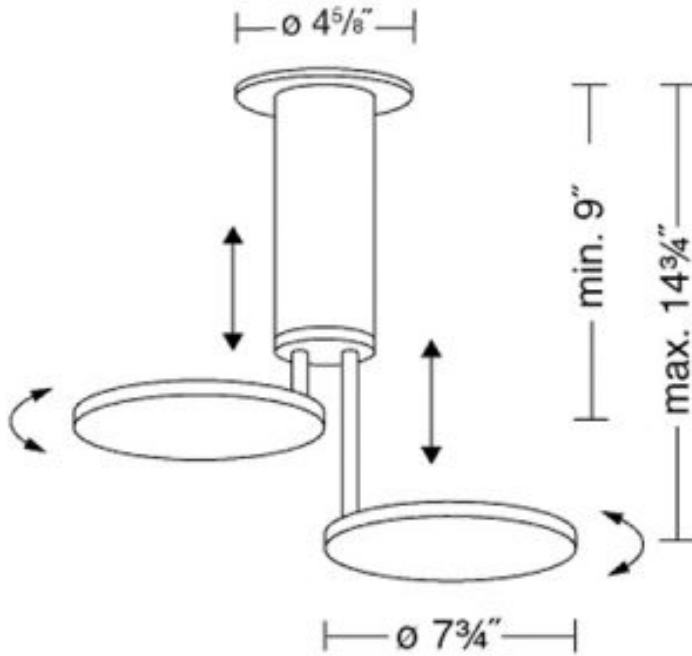

Invader 15" Dia LED Medium Contemporary Semi-Flush Ceiling Light

Line Drawing

GRAND LIGHT

Lighting & Design Since 1929

104 Day St. Seymour, CT 06483
PH: 1-800-922-1469 Fax: 203-785-1184
Web: GrandLight.com

Invader 15" Dia LED Medium Contemporary Semi-Flush Ceiling Light

#188873 - Polished Aluminum

#188872 - Brushed Aluminum