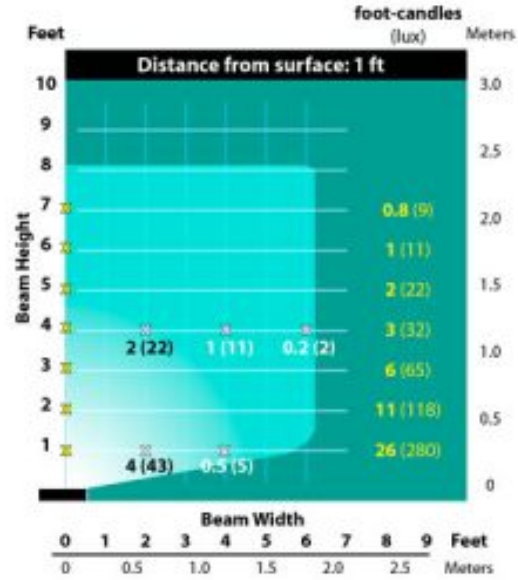

Photometrics

GRAND LIGHT

Lighting & Design Since 1929

104 Day St. Seymour, CT 06483
PH: 1-800-922-1469 Fax: 203-785-1184
Web: GrandLight.com

Lensed Brick Integrated LED Cast Aluminum 12v Step & Brick Landscape Light

- #126876 - Camel Tone
- #126875 - Antique Verde
- #126877 - Rust
- #126878 - Weathered Iron
- #126879 - Weathered Brown
- #126874 - Black Texture