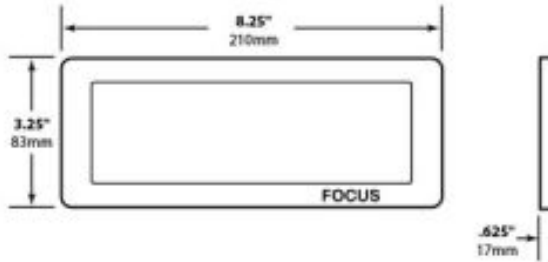

#126875 - Antique Verde

#126877 - Rust

#126878 - Weathered Iron

#126879 - Weathered Brown

#126874 - Black Texture

Lensed Brick Integrated LED Cast Aluminum 12v Step & Brick Landscape Light

Line Drawing

Photometrics