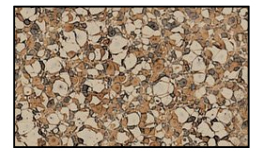

Lensed Brick Integrated LED Cast Aluminum 12v Step & Brick Landscape Light

Finish Options

Black Texture

Rust

Weathered Brown

Antique Verde

Weathered Iron

Camel Tone

Product Description

CONSTRUCTION: Cast aluminum brick light with high impact white acrylic lens. Stamped stainless steel surface mounting bracket - no back box required.

LENS: Standard white acrylic; creates warm 2700K incandescent like color

- #126876 - Camel Tone
- #126875 - Antique Verde
- #126877 - Rust
- #126878 - Weathered Iron
- #126879 - Weathered Brown
- #126874 - Black Texture