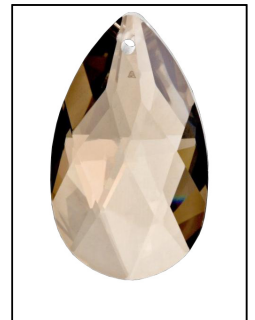

Pisa-Livorno Collection 8" W Small Crystal Wall Sconce

Finish

Chrome

Gold

Crystal Cut

Clear Elegant Cut

Clear Royal Cut

Clear Swarovski® Spectra

Clear Swarovski® Strass

Golden Teak Royal Cut

Golden Teak Swarovski®

Product Description

Bring the beauty and passion of the Palace of Versailles into your home with this ageless classic. The Pisa-Livorno has been the gold standard for elegance and grace in the chandelier world for hundreds of years. The Pisa-Livorno has delicate glass arms draped with plentiful amounts of classic clear crystal or the wildly popular golden teak crystal and is guaranteed to make your home feel like a palace. Height: 12 Inches
Width: 8 Inches
Chain/Wire Included: N/A
Bulbs: (1) 60 Watt - Candelabra