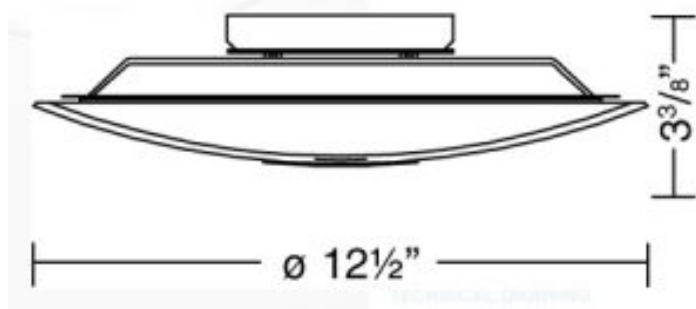

DEK 12.5" Dia Medium Contemporary Flush Mount Ceiling Light

Line Drawing

GRAND LIGHT

Lighting & Design Since 1929

104 Day St. Seymour, CT 06483
PH: 1-800-922-1469 Fax: 203-785-1184
Web: GrandLight.com

DEK 12.5" Dia Medium Contemporary Flush Mount Ceiling Light

#188751 - Old
Bronze/Dekor/Halogen
#188750 - Brushed
Brass/Dekor/Halogen

#188749 - Antique
Brass/Dekor/Halogen
#188752 - Polished
Brass/Dekor/Halogen