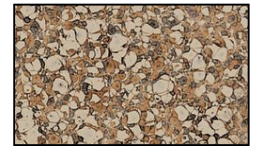

## Finish Options

Black Texture

Rust

Weathered Brown

Antique Verde

Weathered Iron

Camel Tone