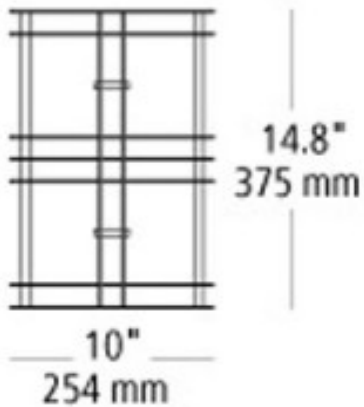

## Line Drawing

wall projection 5.2" / 133mm

**GRAND LIGHT**

*Lighting & Design Since 1929*

104 Day St. Seymour, CT 06483  
PH: 1-800-922-1469 Fax: 203-785-1184  
Web: GrandLight.com