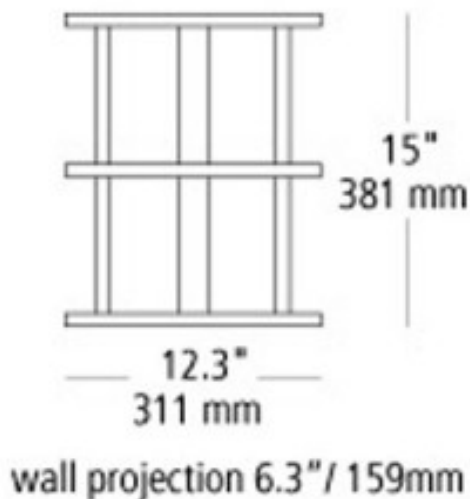

Modular Tubular Small Contemporary Outdoor Wall Light

Line Drawing

GRAND LIGHT

Lighting & Design Since 1929

104 Day St. Seymour, CT 06483
PH: 1-800-922-1469 Fax: 203-785-1184
Web: GrandLight.com

Modular Tubular Small Contemporary Outdoor Wall Light

#104292 - Bronze/Fluorescent

#104294 - Stainless

Steel/Fluorescent

#103706 - Stainless

#103705 - Bronze/Incandescent

Steel/Incandescent