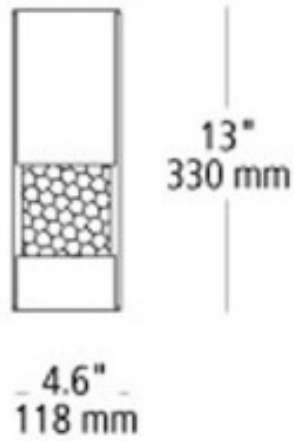

Moon Dance 13 Contemporary Outdoor Wall Light

Line Drawing

wall projection 6.4" / 163 mm

GRAND LIGHT
Lighting & Design Since 1929

104 Day St. Seymour, CT 06483
PH: 1-800-922-1469 Fax: 203-785-1184
Web: GrandLight.com

Moon Dance 13 Contemporary Outdoor Wall Light