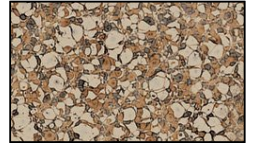

Mushroom 5.5" Incandescent Cast Aluminum 120v Path Landscape Light

Finish Options

Black Texture

Rust

Weathered Brown

Antique Verde

Weathered Iron

Camel Tone

Product Description

CONSTRUCTION: Cast aluminum 5.5" Mushroom hat; matching extruded aluminum stanchion

LAMP SUPPLIED: 25 watt/T8 bulb, 1500 hours average rating

SOCKET: Double contact bayonet base, brass nickel plated lamp socket screw shell with 200°C silicone lead wires (LED is hard wired inside fixture)

#49098 - Camel Tone

#49097 - Antique Verde

#49099 - Rust

#49101 - Weathered Iron

#49100 - Weathered Brown

#49096 - Black Texture

Mushroom 5.5" Incandescent Cast Aluminum 120v Path Landscape Light

Line Drawing

#49098 - Camel Tone
#49097 - Antique Verde
#49099 - Rust
#49101 - Weathered Iron
#49100 - Weathered Brown
#49096 - Black Texture