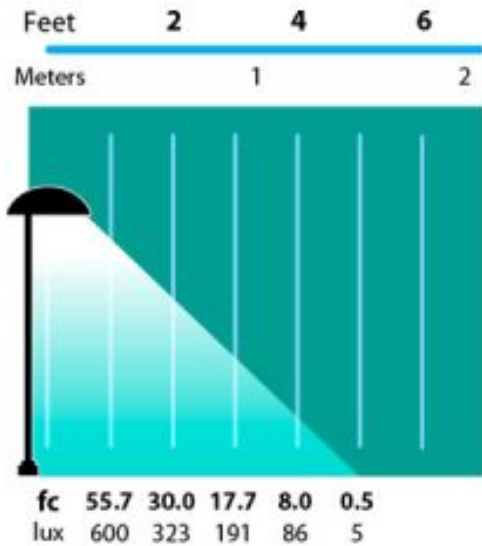

#49098 - Camel Tone

#49097 - Antique Verde

#49099 - Rust

#49101 - Weathered Iron

#49100 - Weathered Brown

#49096 - Black Texture

Mushroom 5.5" Incandescent Cast Aluminum 120v Path Landscape Light

Line Drawing

Photometrics

Half Spread Photometrics
10 ft. (3.0m) diameter

GRAND LIGHT

Lighting & Design Since 1929

104 Day St. Seymour, CT 06483
PH: 1-800-922-1469 Fax: 203-785-1184
Web: GrandLight.com

**Mushroom 5.5" Incandescent Cast Aluminum 120v Path
Landscape Light**