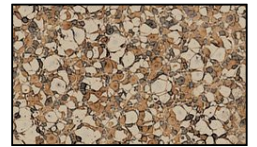

## Finish Options

Black Texture

Rust

Weathered Brown

Antique Verde

Weathered Iron

Camel Tone

#124-773 - Camel Tone  
#124-772 - Antique Verde  
#124-775 - Rust  
#124-776 - Weathered Iron  
#124-774 - Weathered Brown  
#124-771 - Black Texture