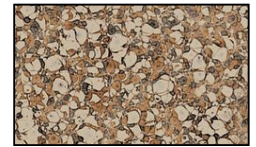

Mushroom Hat 8" Incandescent Cast Aluminum 120v Path Landscape Light

Finish Options

Black Texture

Rust

Weathered Brown

Antique Verde

Weathered Iron

Camel Tone

Product Description

CONSTRUCTION: Cast aluminum 8" Mushroom hat; matching extruded aluminum stanchion

LAMP SUPPLIED: 25 watt/T8 bulb, 1500 hours average rating

SOCKET: Double contact bayonet base, brass nickel plated lamp socket screw shell with 200°C silicone lead wires

#57584 - Camel Tone

#57583 - Antique Verde

#57585 - Rust

#57587 - Weathered Iron

#57586 - Weathered Brown

#57582 - Black Texture

Mushroom Hat 8" Incandescent Cast Aluminum 120v Path Landscape Light

Photometrics

#57584 - Camel Tone
#57583 - Antique Verde
#57585 - Rust
#57587 - Weathered Iron
#57586 - Weathered Brown
#57582 - Black Texture