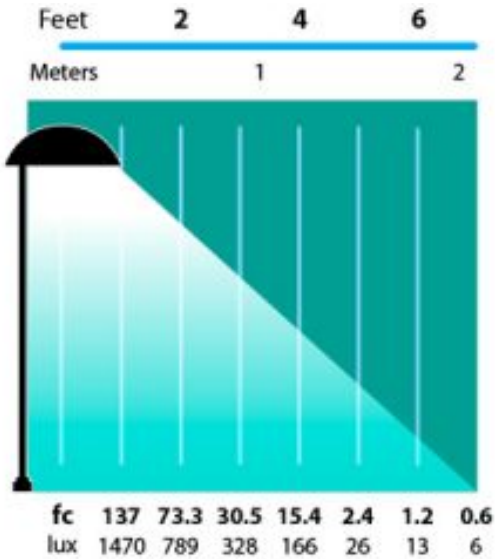

Half Spread Photometrics
14 ft. (4.2m) diameter

GRAND LIGHT

Lighting & Design Since 1929

104 Day St. Seymour, CT 06483
PH: 1-800-922-1469 Fax: 203-785-1184
Web: GrandLight.com

**Mushroom Hat 8" Incandescent Cast Aluminum 120v Path
Landscape Light**