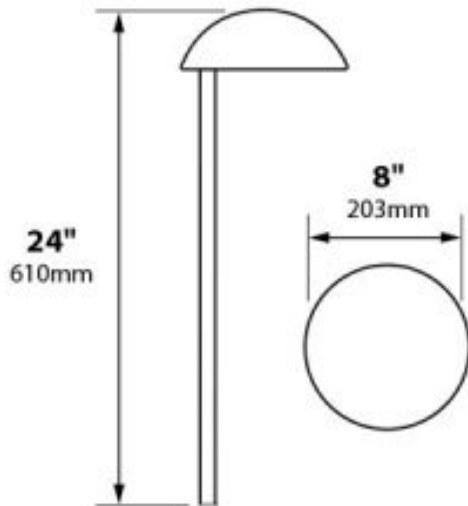

Product Description

CONSTRUCTION: Cast aluminum 8" Mushroom hat; matching extruded aluminum stanchion

LENS: High impact clear acrylic

LAMP SUPPLIED: 7w CFL T4 single tube, 4100K; 10,000 hour average (7w max.)

BALLAST: Type 1 outdoor magnetic clamped core. 120v primary amp draw of 0.165, not including lamp wattage.

SOCKET: G23 2-pin

WIRING: Standard 120v Black, White and Ground

GRAND LIGHT

Lighting & Design Since 1929

#125055 - Weathered Iron

#125053 - Weathered Brown

#125050 - Black Texture

Mushroom Hat 8" Fluorescent Cast Aluminum 120v Path Landscape Light

Line Drawing

Photometrics

Half Spread Photometrics
14 ft. (4.2m) diameter