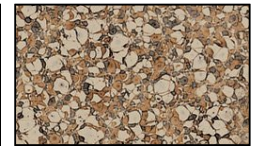

Mushroom Hat 8" Fluorescent Cast Aluminum 120v Path Landscape Light

Finish Options

Black Texture

Rust

Weathered Brown

Antique Verde

Weathered Iron

Camel Tone

Product Description

CONSTRUCTION: Cast aluminum 8" Mushroom hat; matching extruded aluminum stanchion

LENS: High impact clear acrylic

LAMP SUPPLIED: 7w CFL T4 single tube, 4100K; 10,000 hour average (7w max.)