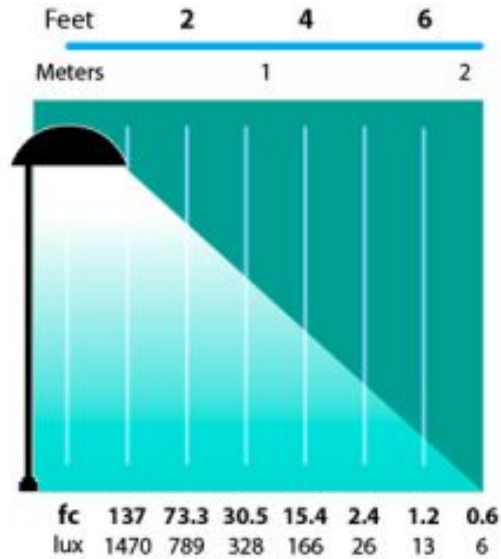

#125055 - Weathered Iron

#125053 - Weathered Brown

#125050 - Black Texture

Mushroom Hat 8" Fluorescent Cast Aluminum 120v Path Landscape Light

Line Drawing

Photometrics

Half Spread Photometrics
14 ft. (4.2m) diameter