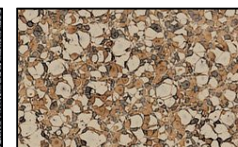

## Finish Options

Black Texture

Rust

Weathered Brown

Antique Verde

Weathered Iron

Camel Tone

#124-816 - Camel Tone                      #124-819 - Weathered Iron  
#124-815 - Antique Verde                #124-817 - Weathered Brown  
#124-818 - Rust                              #124-814 - Black Texture