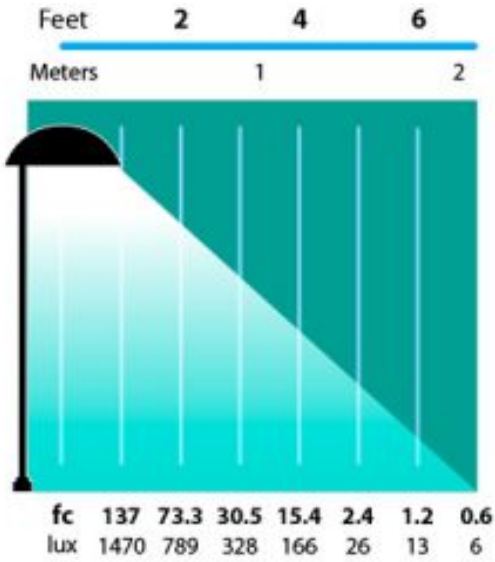

Mushroom Hat 8" Integrated LED Cast Aluminum 120v Path Landscape Light

Photometrics

Half Spread Photometrics
14 ft. (4.2m) diameter

GRAND LIGHT

Lighting & Design Since 1929

104 Day St. Seymour, CT 06483
PH: 1-800-922-1469 Fax: 203-785-1184
Web: GrandLight.com

Mushroom Hat 8" Integrated LED Cast Aluminum 120v Path Landscape Light

#124-816 - Camel Tone   #124-819 - Weathered Iron
#124-815 - Antique Verde   #124-817 - Weathered Brown
#124-818 - Rust   #124-814 - Black Texture