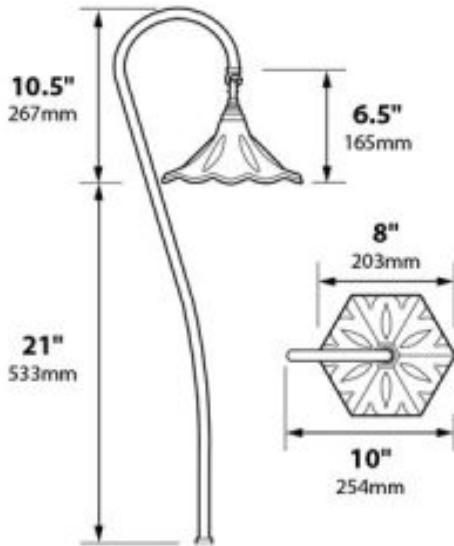

Oriental Hat 8" Incandescent Cast Aluminum 120v Path Landscape Light

Line Drawing

Photometrics