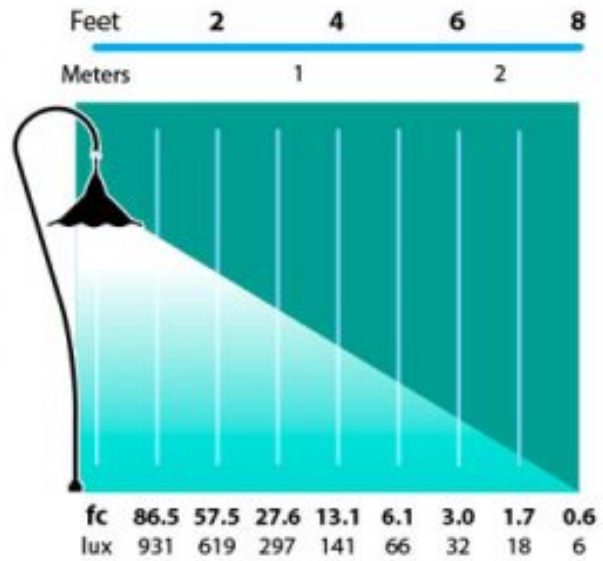

GRAND LIGHT

Lighting & Design Since 1929

104 Day St. Seymour, CT 06483
PH: 1-800-922-1469 Fax: 203-785-1184
Web: GrandLight.com

**Oriental Hat 8" Incandescent Cast Aluminum 120v Path
Landscape Light**

#49107 - Camel Tone
#49106 - Antique Verde
#49108 - Rust
#49110 - Weathered Iron
#49109 - Weathered Brown
#49105 - Black Texture