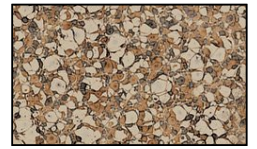

Oriental Hat 8" Integrated LED Cast Aluminum 120v Path Landscape Light

Finish Options

Black Texture

Rust

Weathered Brown

Antique Verde

Weathered Iron

Camel Tone

Product Description

CONSTRUCTION: Cast aluminum 8" Oriental hat; matching extruded aluminum goose neck stanchion

LAMP SUPPLIED: 4w, 300 lumen integrated round LED flat panel, warm white 3000K

LIFETIME RATING: 50,000 Hours

#124-834 - Camel Tone

#124-833 - Antique Verde

#124-836 - Rust

#124-837 - Weathered Iron

#124-835 - Weathered Brown

#124-832 - Black Texture

Oriental Hat 8" Integrated LED Cast Aluminum 120v Path Landscape Light

#124-834 - Camel Tone
#124-833 - Antique Verde
#124-836 - Rust
#124-837 - Weathered Iron
#124-835 - Weathered Brown
#124-832 - Black Texture