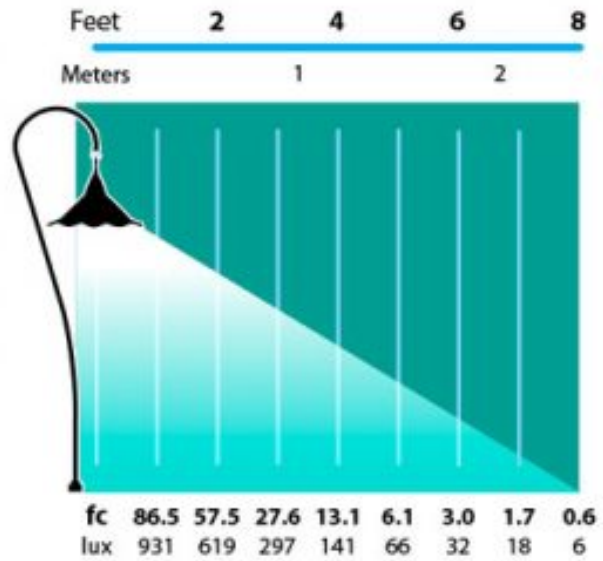

GRAND LIGHT

Lighting & Design Since 1929

104 Day St. Seymour, CT 06483
PH: 1-800-922-1469 Fax: 203-785-1184
Web: GrandLight.com

Oriental Hat 8" Integrated LED Cast Aluminum 120v Path Landscape Light

#124-834 - Camel Tone
#124-833 - Antique Verde
#124-836 - Rust
#124-837 - Weathered Iron
#124-835 - Weathered Brown
#124-832 - Black Texture