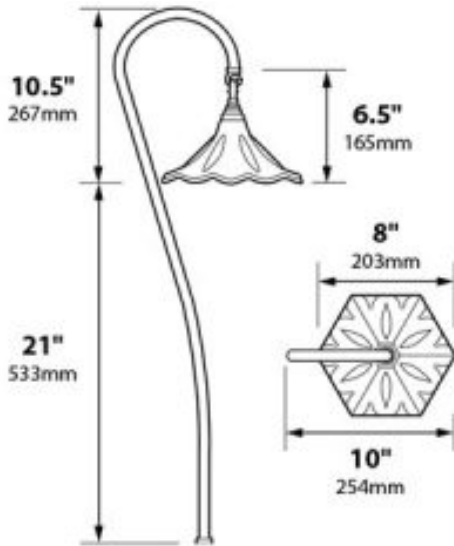

Product Description

CONSTRUCTION: Cast aluminum 8" Oriental hat; matching extruded aluminum goose neck stanchion

LAMP SUPPLIED: 4w, 300 lumen integrated round LED flat panel, warm white 3000K

LIFETIME RATING: 50,000 Hours

LENS: Clear acrylic

WIRING: 120v standard wiring

MOUNTING: Tapped 1/2" NPS

GRAND LIGHT

Lighting & Design Since 1929

104 Day St. Seymour, CT 06483
PH: 1-800-922-1469 Fax: 203-785-1184
Web: GrandLight.com

Oriental Hat 8" Integrated LED Cast Aluminum 120v Path Landscape Light

#124-834 - Camel Tone

#124-833 - Antique Verde

#124-836 - Rust

#124-837 - Weathered Iron

#124-835 - Weathered Brown

#124-832 - Black Texture

Oriental Hat 8" Integrated LED Cast Aluminum 120v Path Landscape Light

Line Drawing

Photometrics

GRAND LIGHT

Lighting & Design Since 1929

104 Day St. Seymour, CT 06483
PH: 1-800-922-1469 Fax: 203-785-1184
Web: GrandLight.com

Oriental Hat 8" Integrated LED Cast Aluminum 120v Path Landscape Light