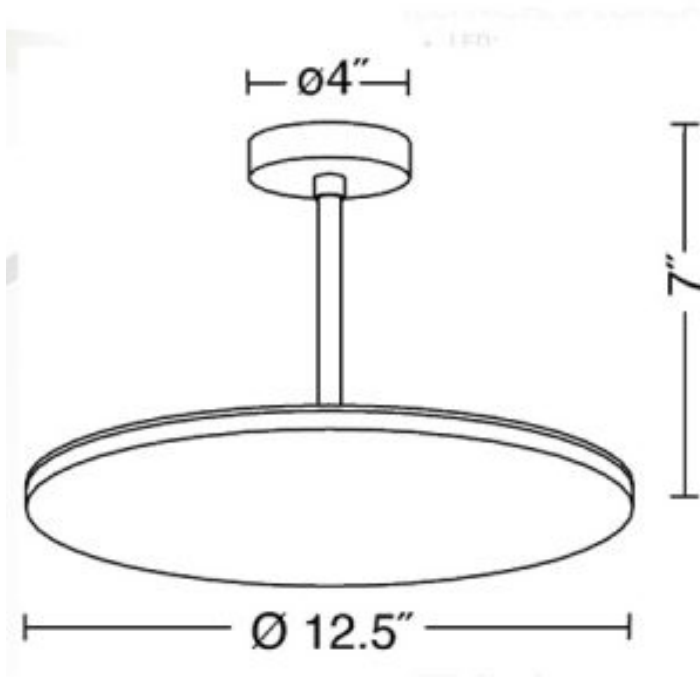

Orion 12.5" Dia LED Medium Contemporary Semi-Flush Ceiling Light

Finish Options

Brushed Aluminum

White

Product Description

Uplighting extraordinaire - the 4 LEDs provide 2200 Lumens, consuming a maximum of 40 Watts. **LED:** 4x LED OSRAM

System Power Consumption: 40 Watts

Light Output: 2200 Lumens

Light Color: 2700 Kelvin / CRI 80+

Control/LED Driver/Dimmer: 100% Dimmable with ELV Dimmer

GRAND LIGHT

Lighting & Design Since 1929

104 Day St. Seymour, CT 06483
PH: 1-800-922-1469 Fax: 203-785-1184
Web: GrandLight.com

Orion 12.5" Dia LED Medium Contemporary Semi-Flush Ceiling Light

#188869 - White

#188868 - Brushed Aluminum

Orion 12.5" Dia LED Medium Contemporary Semi-Flush Ceiling Light

Line Drawing

GRAND LIGHT

Lighting & Design Since 1929