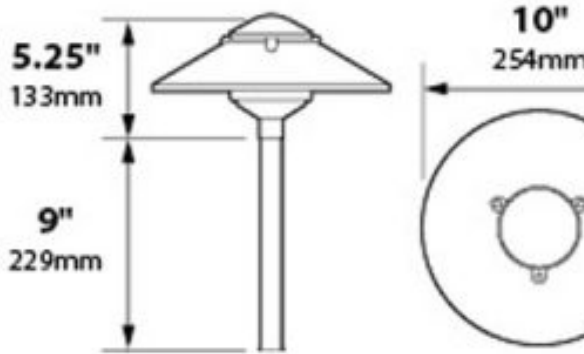

## Product Description

**CONSTRUCTION:** Cast aluminum Pagoda Hat with matching extruded aluminum stanchion  
**LENS:** 3.25" tall clear prismatic polycarbonate  
**LIGHT SOURCE:** 120v, 4w 300 lumen integrated round LED flat panel, warm white 3000K  
**LIFETIME RATING:** 50,000 hours  
**SOCKET:** None - LED is hard wired inside fixture  
**MOUNTING:** Tapped 1/2" NPS

## Photometrics

Half Spread Photometrics  
10 ft. (3.0m) diameter

**GRAND LIGHT**

*Lighting & Design Since 1929*

104 Day St. Seymour, CT 06483  
PH: 1-800-922-1469 Fax: 203-785-1184  
Web: GrandLight.com

**Pagoda Hat 2 Tier 10" Integrated LED Cast Aluminum 120v Area Landscape Light**