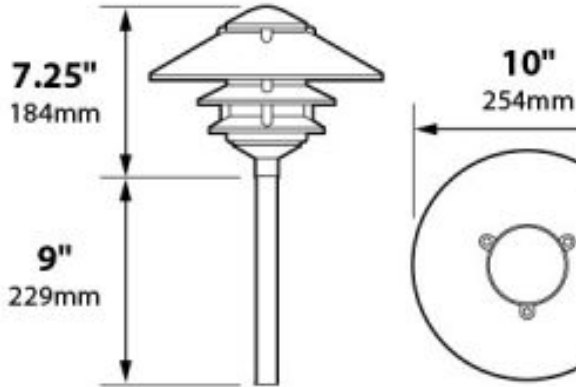

## Product Description

CONSTRUCTION: 3 Tier cast aluminum 10" Pagoda Hat  
LENS: 5" threaded clear glass  
LAMP SUPPLIED: 4w 300 lumen integrated round LED flat panel, warm white 3000K  
LIFETIME RATING: 50,000 hours  
WIRING: Standard 120v Black, White and Ground  
MOUNTING: No stem or mounting supplied

## Photometrics

Half Spread Photometrics  
12 ft. (3.7m) diameter

**GRAND LIGHT**

*Lighting & Design Since 1929*

104 Day St. Seymour, CT 06483  
PH: 1-800-922-1469 Fax: 203-785-1184  
Web: GrandLight.com

**Pagoda Hat 3 Tier 10" Integrated LED Cast Aluminum 120v Area Landscape Light**