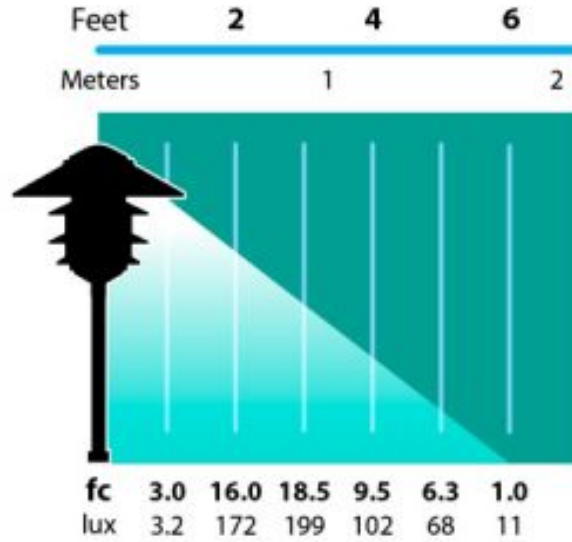

Photometrics

Half Spread Photometrics
12 ft. (3.7m) diameter

GRAND LIGHT

Lighting & Design Since 1929

104 Day St. Seymour, CT 06483
PH: 1-800-922-1469 Fax: 203-785-1184
Web: GrandLight.com

Pagoda Hat 4 Tier 10" Integrated LED Cast Aluminum 120v Area Landscape Light

- #124-206 - Camel Tone
- #124-209 - Weathered Iron
- #124-205 - Antique Verde
- #124-208 - Weathered Brown
- #124-207 - Rust
- #124-210 - Black Texture