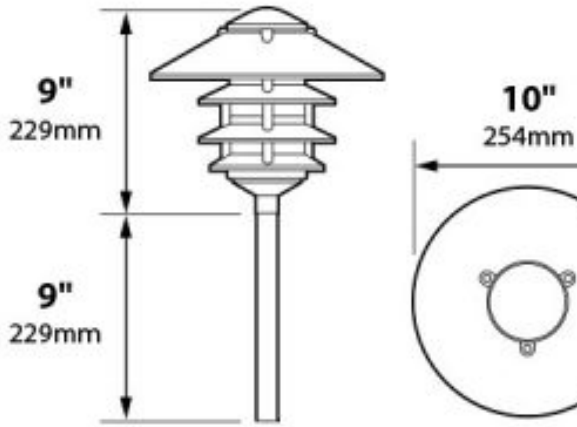

Product Description

CONSTRUCTION: 4 Tier cast aluminum 10" Pagoda Hat
LENS: 7" threaded clear glass
LAMP SUPPLIED: 4w 300 lumen integrated round LED flat panel, warm white 3000K
LIFETIME RATING: 50,000 hours
WIRING: Standard 120v Black, White and Ground
MOUNTING: No stem or mounting supplied

Line Drawing

Photometrics

Half Spread Photometrics
12 ft. (3.7m) diameter

GRAND LIGHT

Lighting & Design Since 1929

104 Day St. Seymour, CT 06483
PH: 1-800-922-1469 Fax: 203-785-1184
Web: GrandLight.com

Pagoda Hat 4 Tier 10" Integrated LED Cast Aluminum 120v Area Landscape Light