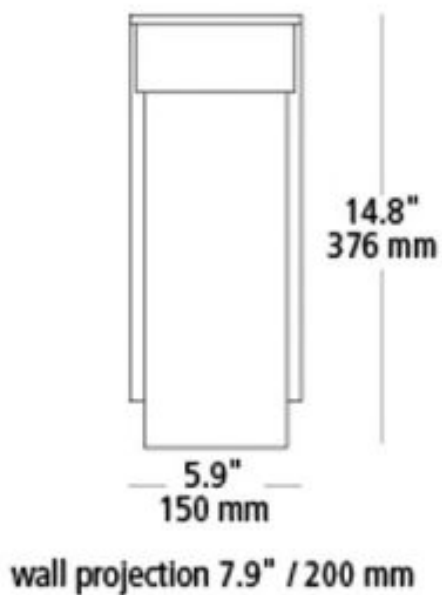

Palm Lane Large Contemporary Outdoor Wall Light

Line Drawing

GRAND LIGHT
Lighting & Design Since 1929

104 Day St. Seymour, CT 06483
PH: 1-800-922-1469 Fax: 203-785-1184
Web: GrandLight.com

Palm Lane Large Contemporary Outdoor Wall Light