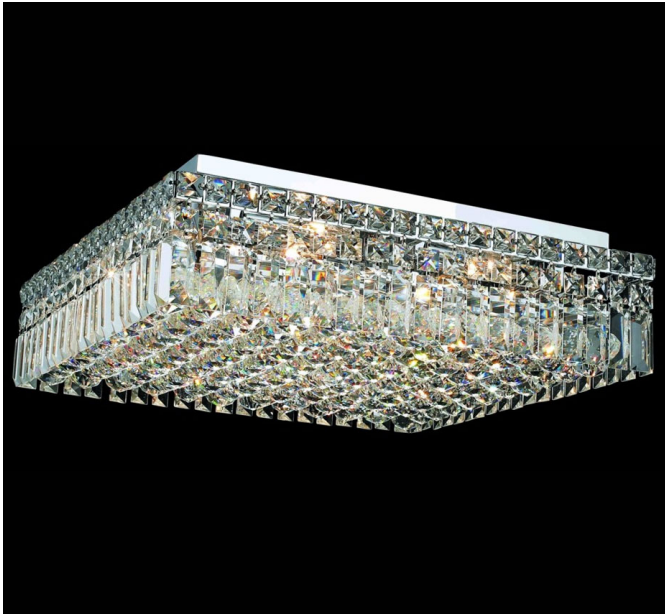

Paseo Collection 20" Dia Large Flush Mount Crystal Ceiling Light

Finish

Chrome

Crystal Cut

Royal Cut

Swarovski® Spectra

Swarovski® Strass

Product Description

The Paseo Collection is decadence hanging from your ceiling. The creative use of the rectangular and square cut crystal is a characteristic feature on every item in this collection and unlike any other chandelier in our collection the Paseo uses these cuts primarily. **Dimensions and Details** Height: 5.5 Inches
Width: 20 Inches
Length: 20 Inches
Chain/Wire Included: N/A
Bulbs: 12 - 60 Watt - Candelabra