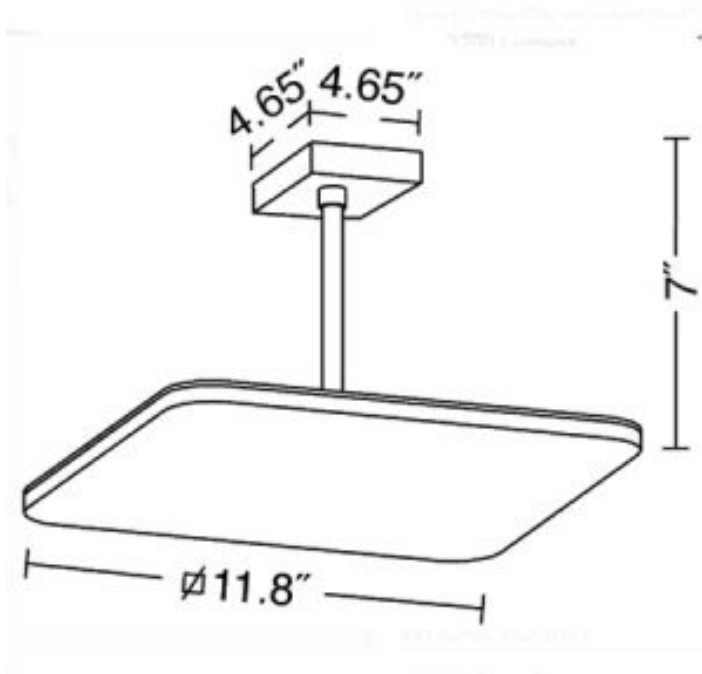

Pegasus 11.8" Dia LED Small Contemporary Semi-Flush Ceiling Light

Finish Options

Brushed Aluminum

White

Product Description

Uplighting extraordinaire - the 4 LEDs provide 2200 Lumens, consuming a maximum of 40 Watts. **LED:** 4x LED OSRAM

System Power Consumption: 40 Watts

Light Output: 2200 Lumens

Light Color: 2700 Kelvin / CRI 80+

Control/LED Driver/Dimmer: 100% Dimmable with ELV Dimmer

GRAND LIGHT

Lighting & Design Since 1929

104 Day St. Seymour, CT 06483
PH: 1-800-922-1469 Fax: 203-785-1184
Web: GrandLight.com

Pegasus 11.8" Dia LED Small Contemporary Semi-Flush Ceiling Light

#188870 - Brushed Aluminum

#188871 - White

Pegasus 11.8" Dia LED Small Contemporary Semi-Flush Ceiling Light

Line Drawing

GRAND LIGHT

Lighting & Design Since 1929