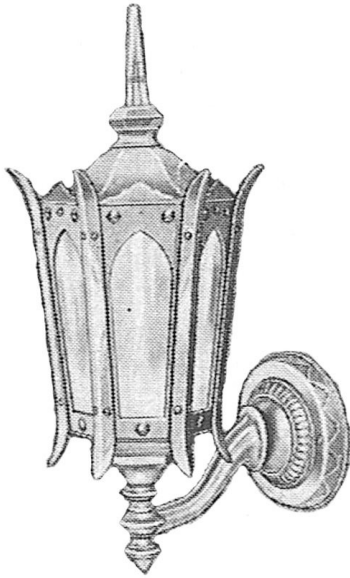

Poitiers Collection 20" H Traditional Outdoor Wall Light

Finish Options

Black

Swedish Iron Black

Verdi Green

Antique Gold

Statuary Bronze

Antique Bronze Patina

This antique reproduction outdoor light fixture, available in numerous customizable finishes and glass options, is handcrafted in America with the highest quality materials and built to last a lifetime. Please contact us for pricing and further customizable options. Height Overall: 20"

Lantern Size: 9" x 17"

Backplate Diameter: 6"

Wall to Center: 7"

Lamping: Many Options Available

Cast Aluminum Construction With A Powder Coat Finish

Proudly Made In The U.S.A.

GRAND LIGHT

Lighting & Design Since 1929