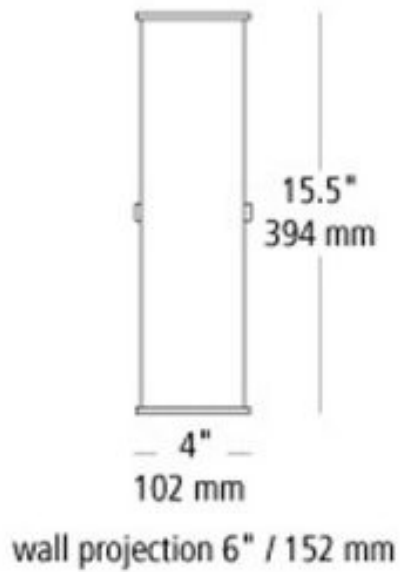

Presidio Wet Contemporary Outdoor Wall Light

Line Drawing

GRAND LIGHT
Lighting & Design Since 1929

104 Day St. Seymour, CT 06483
PH: 1-800-922-1469 Fax: 203-785-1184
Web: GrandLight.com

Presidio Wet Contemporary Outdoor Wall Light

#103623 - White

#103616 - Black

#103620 - Stainless Steel