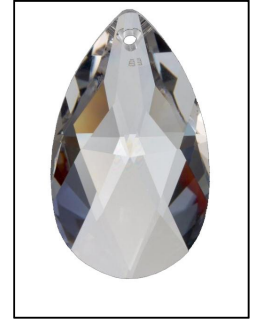

Princess 9 Light Medium Crystal Chandelier

Finish Options

Silver

Crystal Options

Imperial

Spectra By Swarovski

Swarovski

Product Description

Body Height: 25" (64cm)
Length: 27" (68.58cm)
Hanging Weight: 15 lbs (6.80 kg)
Number of Bulbs: 9
Circuits: 1
Voltage: 120
Type of Bulbs: E12
Max Wattage: 60
Arms: 3

GRAND LIGHT
Lighting & Design Since 1929