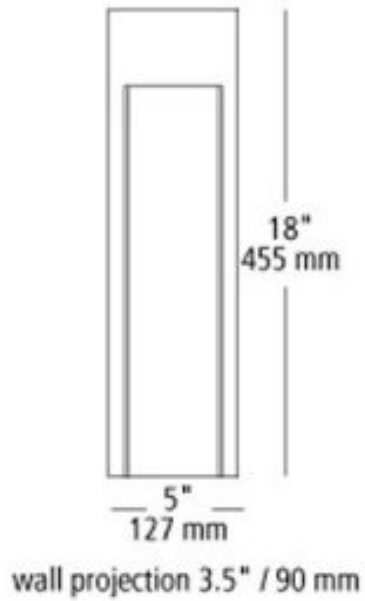

Raven 18 Contemporary Outdoor Wall Light

Line Drawing

GRAND LIGHT
Lighting & Design Since 1929

104 Day St. Seymour, CT 06483
PH: 1-800-922-1469 Fax: 203-785-1184
Web: GrandLight.com

Raven 18 Contemporary Outdoor Wall Light
#188411 - Silver #188410 - Black