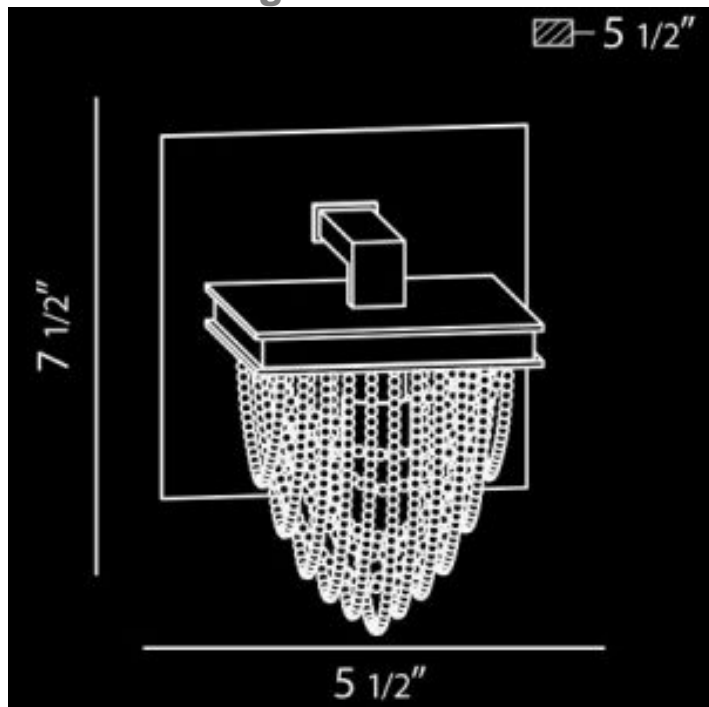

Rio 5.5" W Small Crystal Wall Sconce

Line Drawing

GRAND LIGHT
Lighting & Design Since 1929

104 Day St. Seymour, CT 06483
PH: 1-800-922-1469 Fax: 203-785-1184
Web: GrandLight.com

Rio 5.5" W Small Crystal Wall Sconce
#188301 - Chrome