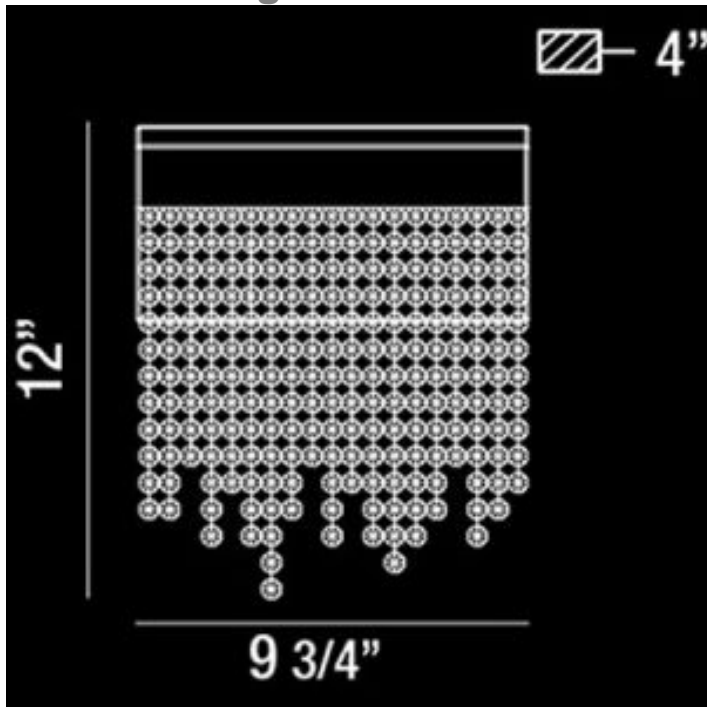

Rossi 12" W LED Medium Crystal Wall Sconce

Line Drawing

GRAND LIGHT
Lighting & Design Since 1929

104 Day St. Seymour, CT 06483
PH: 1-800-922-1469 Fax: 203-785-1184
Web: GrandLight.com

Rossi 12" W LED Medium Crystal Wall Sconce
#188291 - Chrome