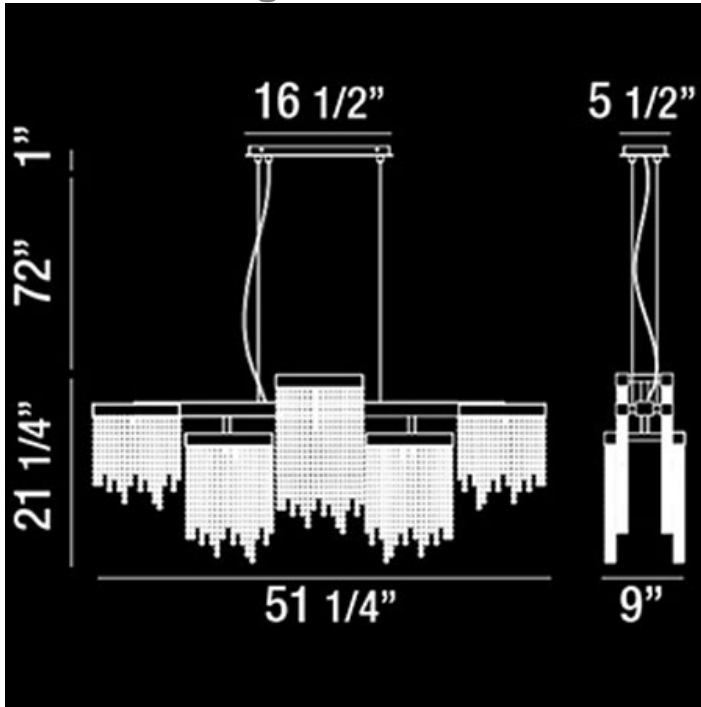

Rossi 10 Light Contemporary Linear Chandelier

Line Drawing

GRAND LIGHT

Lighting & Design Since 1929

104 Day St. Seymour, CT 06483
PH: 1-800-922-1469 Fax: 203-785-1184
Web: GrandLight.com

Rossi 10 Light Contemporary Linear Chandelier