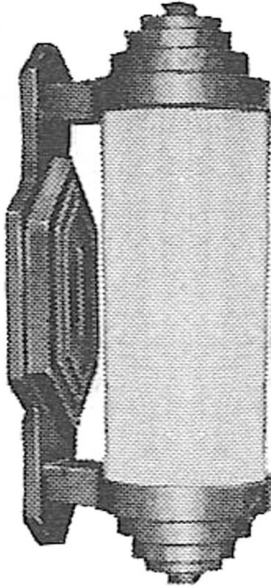

# Salford Collection 13-1/2" H Transitional Outdoor Wall Light

## Product Description

This antique reproduction outdoor light fixture, available in numerous customizable finishes and glass options, is handcrafted in America with the highest quality materials and built to last a lifetime. Please contact us for pricing and further customizable options. Height Overall: 13-1/2"

Lantern Size: 4" x 13-1/4"

Back Plate: 4-1/2" x 21"

Wall to Center: 4"

Cylinder: 4" x 9-3/16"

Lamping: (Many Options Available)

Cast Aluminum Construction With A Powder Coat Finish

Proudly Made In The U.S.A.