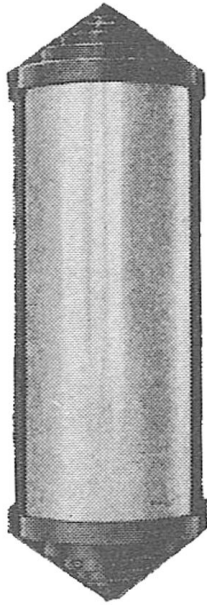

Salford Collection 22" H Transitional Outdoor Wall Light

Finish Options

Black

Swedish Iron Black

Verdi Green

Antique Gold

Statuary Bronze

Antique Bronze Patina

Glass Options

White Opal

Amber Wipsy

Seedy Clear

Crystal Moss

Clear

Frosted

Product Description

This antique reproduction outdoor light fixture, available in numerous customizable finishes and glass options, is handcrafted in America with the highest quality materials and built to last a lifetime. Please contact us for pricing and further customizable options. Height Overall: 22"

Depth: 4-1/2"

Back Plate: 7-1/4" x 22"

Half Cylinder: 6" x 16-1/2"

Lamping: (Many Options Available)

Cast Aluminum Construction With A Powder Coat Finish

Proudly Made In The U.S.A.

GRAND LIGHT

Lighting & Design Since 1929