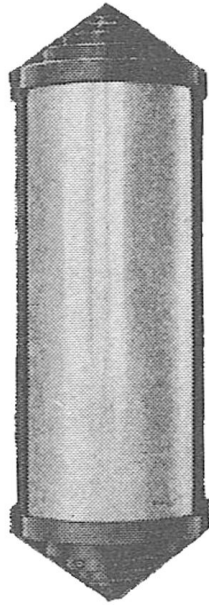

Salford Collection 22" H Transitional Outdoor Wall Light

Finish Options

Black

Swedish Iron Black

Verdi Green

Antique Gold

Statuary Bronze

Antique Bronze Patina

Glass Options

White Opal

Amber Wipsy

Seedy Clear

Crystal Moss

Clear

Frosted

Product Description

This antique reproduction outdoor light fixture, available in numerous customizable finishes and glass options, is handcrafted in America with the highest quality materials and built to last a lifetime. Please contact us for pricing and further customizable options. Height Overall: 22"

Depth: 4-1/2"

Back Plate: 7-1/4" x 22"

Half Cylinder: 6" x 16-1/2"

Lamping: (Many Options Available)

Cast Aluminum Construction With A Powder Coat Finish

Proudly Made In The U.S.A.

GRAND LIGHT

Lighting & Design Since 1929