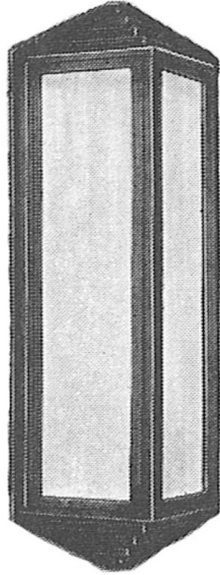

# Salford Collection 30" H Transitional Outdoor Wall Light

## Finish Options

Black

Swedish Iron Black

Verdi Green

Antique Gold

Statuary Bronze

Antique Bronze Patina

## Product Description

This antique reproduction outdoor light fixture, available in numerous customizable finishes and glass options, is handcrafted in America with the highest quality materials and built to last a lifetime. Please contact us for pricing and further customizable options. Height Overall: 30"