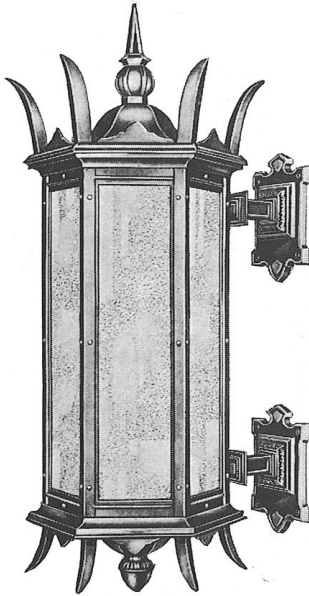

# Salisbury Collection 46-1/2" H Traditional Outdoor Wall Light

## Product Description

This antique reproduction outdoor light fixture, available in numerous customizable finishes and glass options, is handcrafted in America with the highest quality materials and built to last a lifetime. Please contact us for pricing and further customizable options. Height Overall: 46-1/2"

Lantern Size: 16-1/2" x 31-1/2"

Back Plate: 7" x 11"

Wall To Center: 13-1/2"

Lamping: (Many Options Available)

Cast Aluminum Construction With a Powder Coat Finish

Proudly Made In The U.S.A.

**GRAND LIGHT**  
Lighting & Design Since 1929