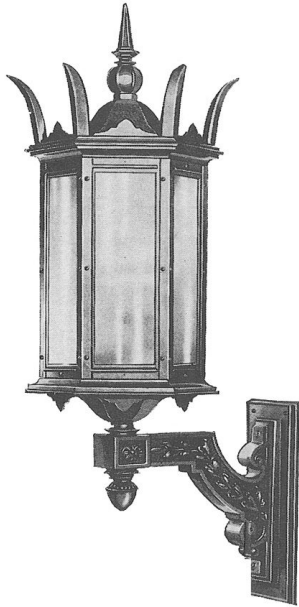

Salisbury Collection 58-1/2" H Traditional Outdoor Wall Light

Finish Options

Black

Swedish Iron Black

Verdi Green

Antique Gold

Statuary Bronze

Antique Bronze Patina

This antique reproduction outdoor light fixture, available in numerous customizable finishes and glass options, is handcrafted in America with the highest quality materials and built to last a lifetime. Please contact us for pricing and further customizable options. Height Overall: 58-1/2"

Lantern Size: 16-1/2" x 25"

Back Plate: 7" x 18-1/4"

Lamping: (Many Options Available)

Wall To Center: 16-1/2"

Cast Aluminum Construction With a Powder Coat Finish

Proudly Made In The U.S.A.

GRAND LIGHT
Lighting & Design Since 1929