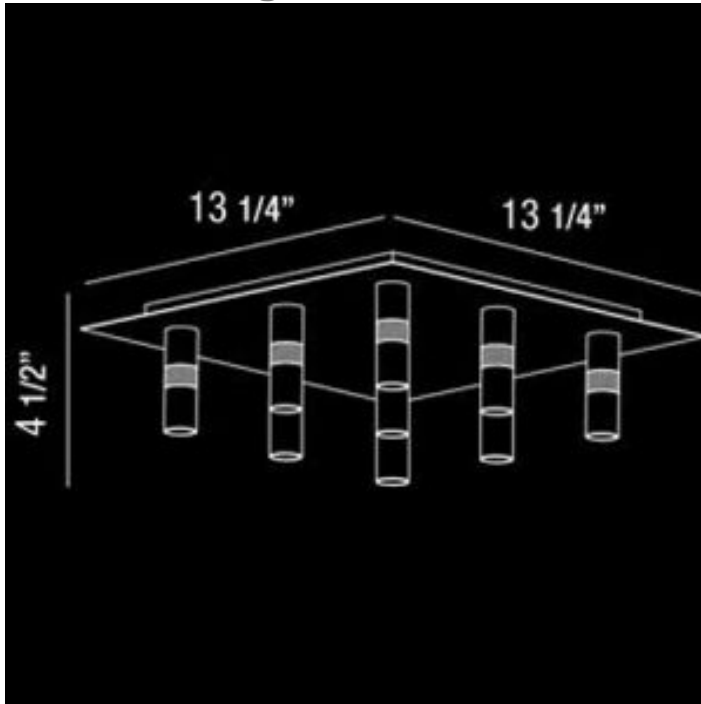

Sphere 13.25" Dia LED Medium Contemporary Flush Mount Ceiling Light

Line Drawing

GRAND LIGHT
Lighting & Design Since 1929

104 Day St. Seymour, CT 06483
PH: 1-800-922-1469 Fax: 203-785-1184
Web: GrandLight.com

Sphere 13.25" Dia LED Medium Contemporary Flush Mount
Ceiling Light

#188354 - Chrome/Clear