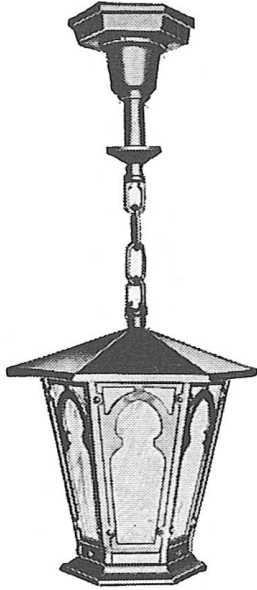

Sprague Collection 36" H Traditional Outdoor Hanging Light

Finish options

Black

Swedish Iron Black

Verdi Green

Antique Gold

Statuary Bronze

Antique Bronze Patina

Glass Options

White Opal

Amber Wipsy

Seedy Clear

Crystal Moss

Clear

Frosted

Product Description

This antique reproduction outdoor light fixture, available in numerous customizable finishes and glass options, is handcrafted in America with the highest quality materials and built to last a lifetime. Please contact us for pricing and further customizable options. Height Overall: 36"

Lantern Size: 12" x 11-1/2"

Canopy: 5-1/4"

Lamping: (Many Options Available)

Cast Aluminum Construction With A Powder Coat Finish

Proudly Made In The U.S.A.

GRAND LIGHT

Lighting & Design Since 1929

104 Day St. Seymour, CT 06483
PH: 1-800-922-1469 Fax: 203-785-1184
Web: GrandLight.com