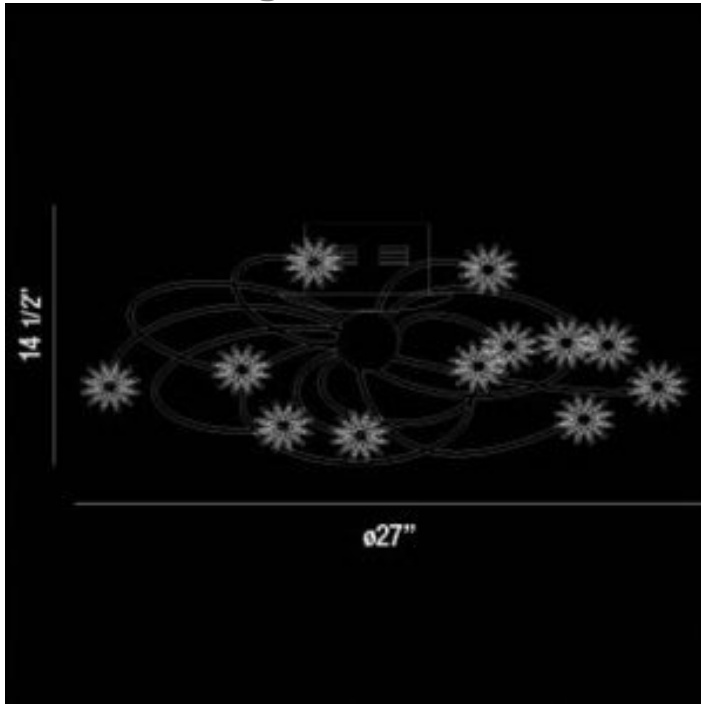

Starburst 27" Dia Extra Large Contemporary Flush Mount Ceiling Light

Finish Options

Chrome

Glass Options

Clear

Product Description

Swirling explosions of star shaped lights are centered asymmetrically in a warming and celestial design. Diameter: 27"

Height: 14.5"

Est. Weight: 19.4 lbs

Lamping: (15) 10W G4 Bulbs (Included)

GRAND LIGHT

Lighting & Design Since 1929

104 Day St. Seymour, CT 06483
PH: 1-800-922-1469 Fax: 203-785-1184
Web: GrandLight.com

Starburst 27" Dia Extra Large Contemporary Flush Mount Ceiling Light

#40848 - Chrome/Clear

Starburst 27" Dia Extra Large Contemporary Flush Mount Ceiling Light

Line Drawing

GRAND LIGHT

Lighting & Design Since 1929

104 Day St. Seymour, CT 06483
PH: 1-800-922-1469 Fax: 203-785-1184
Web: GrandLight.com

Starburst 27" Dia Extra Large Contemporary Flush Mount Ceiling Light

#40848 - Chrome/Clear