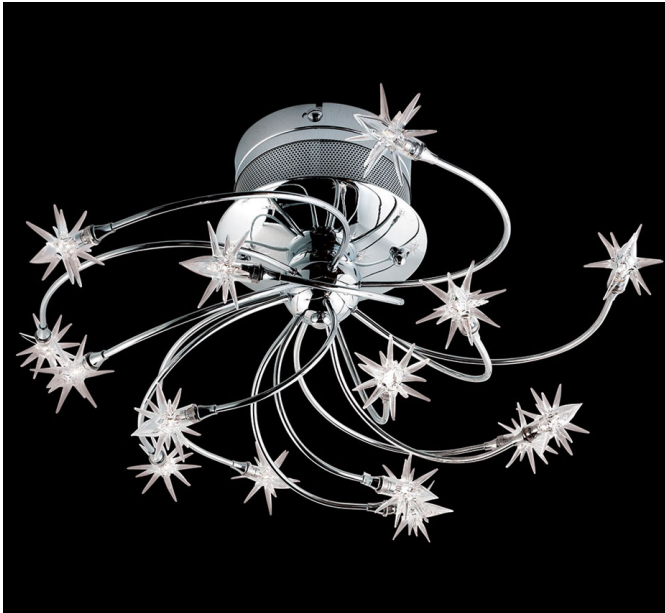

Starburst 27" Dia Extra Large Contemporary Flush Mount Ceiling Light

Finish Options

Chrome

Glass Options

Clear

Product Description

Swirling explosions of star shaped lights are centered asymmetrically in a warming and celestial design. Diameter: 27"

Height: 14.5"

Est. Weight: 19.4 lbs

Lamping: (15) 10W G4 Bulbs (Included)

GRAND LIGHT

Lighting & Design Since 1929

104 Day St. Seymour, CT 06483
PH: 1-800-922-1469 Fax: 203-785-1184
Web: GrandLight.com

Starburst 27" Dia Extra Large Contemporary Flush Mount Ceiling Light

#40848 - Chrome/Clear

Starburst 27" Dia Extra Large Contemporary Flush Mount Ceiling Light

Line Drawing

GRAND LIGHT

Lighting & Design Since 1929

104 Day St. Seymour, CT 06483
PH: 1-800-922-1469 Fax: 203-785-1184
Web: GrandLight.com

Starburst 27" Dia Extra Large Contemporary Flush Mount Ceiling Light

#40848 - Chrome/Clear