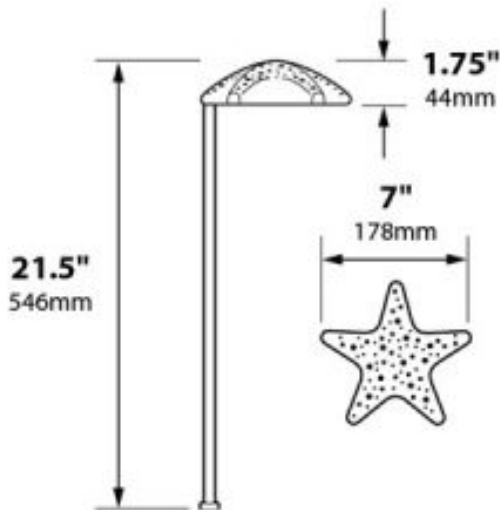

WIRING: Black 3 foot 18/2 zip cord from base of fixture

MOUNTING: Tapped 1/2" NPS

GRAND LIGHT

Lighting & Design Since 1929

104 Day St. Seymour, CT 06483
PH: 1-800-922-1469 Fax: 203-785-1184
Web: GrandLight.com

Line Drawing

Photometrics

Half Spread Photometrics
16 ft. (4.9m) diameter

GRAND LIGHT

Lighting & Design Since 1929

104 Day St. Seymour, CT 06483
PH: 1-800-922-1469 Fax: 203-785-1184
Web: GrandLight.com

**Starfish Hat 7" Incandescent Cast Aluminum 120v Area
Landscape Light**