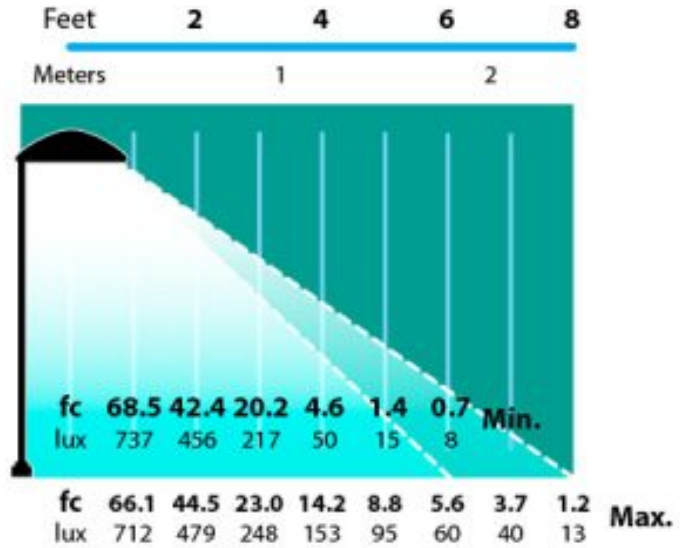

Line Drawing

Photometrics

Half Spread Photometrics
16 ft. (4.9m) diameter

GRAND LIGHT

Lighting & Design Since 1929

104 Day St. Seymour, CT 06483
PH: 1-800-922-1469 Fax: 203-785-1184
Web: GrandLight.com

**Starfish Hat 7" Incandescent Cast Aluminum 120v Area
Landscape Light**