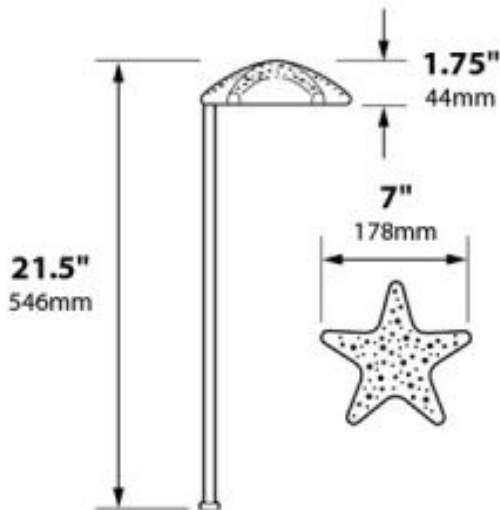

## Product Description

**CONSTRUCTION:** Cast aluminum Starfish Hat; extruded aluminum stanchion  
**LENS:** High impact clear acrylic  
**LAMP SUPPLIED:** 4w 300 lumen integrated round LED flat panel, warm white 3000K  
**LIFETIME RATING:** 50,000 hours  
**WIRING:** Black 3 foot 18/2 zip cord from base of fixture  
**MOUNTING:** Tapped 1/2" NPS

**GRAND LIGHT**

*Lighting & Design Since 1929*

104 Day St. Seymour, CT 06483  
PH: 1-800-922-1469 Fax: 203-785-1184  
Web: GrandLight.com

**Starfish Hat 7" Integrated LED Cast Aluminum 120v Area Landscape Light**

## Line Drawing

## Photometrics

Half Spread Photometrics  
16 ft. (4.9m) diameter

**GRAND LIGHT**

*Lighting & Design Since 1929*

104 Day St. Seymour, CT 06483  
PH: 1-800-922-1469 Fax: 203-785-1184  
Web: GrandLight.com

**Starfish Hat 7" Integrated LED Cast Aluminum 120v Area Landscape Light**