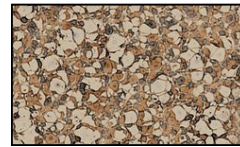

## Finish Options

Black Texture

Rust

Weathered Brown

Weathered Iron

Camel Tone

Integrated LED Flat Panel Light Source

## Product Description

**CONSTRUCTION:** Cast aluminum Starfish Hat; extruded aluminum stanchion  
**LENS:** High impact clear acrylic  
**LAMP SUPPLIED:** 4w 300 lumen integrated round LED flat panel, warm white 3000K  
**LIFETIME RATING:** 50,000 hours  
**WIRING:** Black 3 foot 18/2 zip cord from base of fixture  
**MOUNTING:** Tapped 1/2" NPS

#124-291 - Camel Tone                      #124-294 - Weathered Iron  
#124-290 - Antique Verde                #124-293 - Weathered Brown  
#124-292 - Rust                            #124-289 - Black Texture