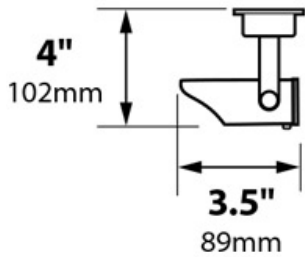

Surface Mount Bullet with Aiming Bracket 1.4" Incandescent Copper 12v Specialty Landscape Light

Line Drawing