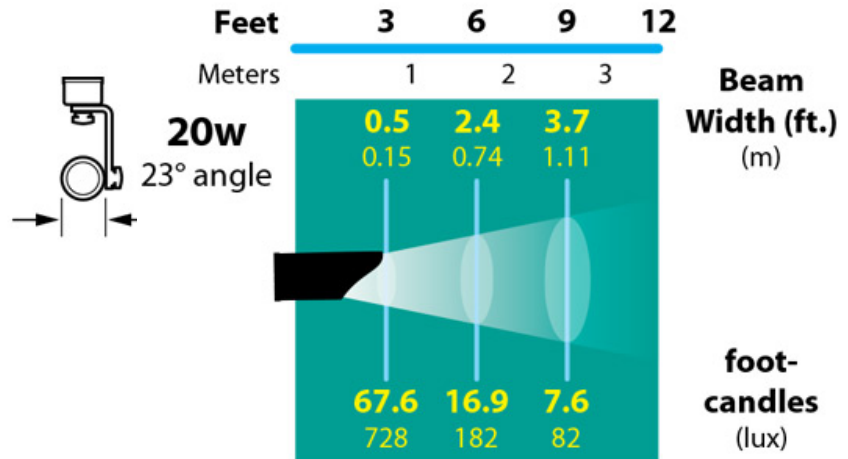

Photometrics

GRAND LIGHT

Lighting & Design Since 1929

104 Day St. Seymour, CT 06483
PH: 1-800-922-1469 Fax: 203-785-1184
Web: GrandLight.com

Surface Mount Bullet with Aiming Bracket 1.4" Incandescent
Copper 12v Specialty Landscape Light

#127127 - Acid Rust

#127128 - Acid Verde

#127126 - Copper