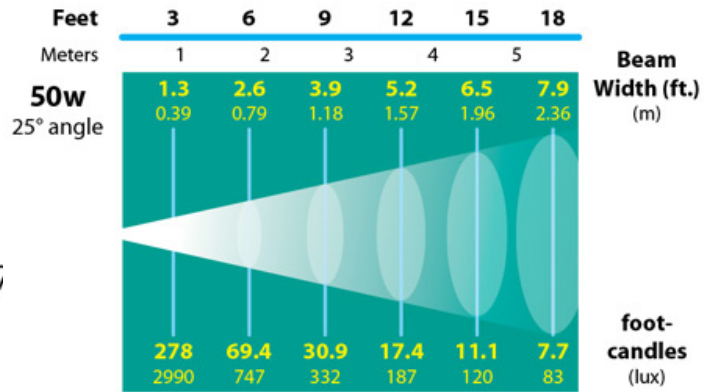

#127258 - Copper

Surface Mount Light w/ Aiming Bracket Incandescent Copper 12v Specialty Landscape Light

Line Drawing

Photometrics

GRAND LIGHT

Lighting & Design Since 1929

104 Day St. Seymour, CT 06483
PH: 1-800-922-1469 Fax: 203-785-1184
Web: GrandLight.com