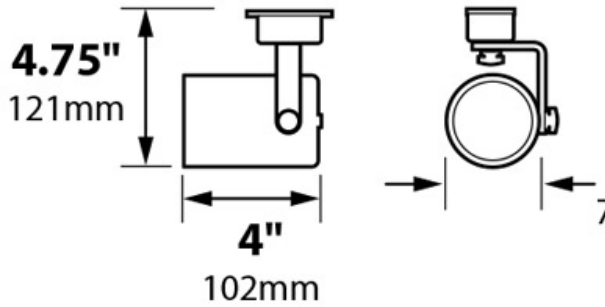

Surface Mount Light w/ Aiming Bracket Incandescent Copper 12v Specialty Landscape Light

Line Drawing