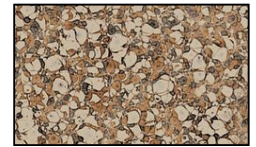

Tiki Hat 5.75" Incandescent Cast Aluminum 120v Path Landscape Light

Finish Options

Black Texture

Rust

Weathered Brown

Antique Verde

Weathered Iron

Camel Tone

Product Description

CONSTRUCTION: Cast aluminum 5.75" Tiki Hat; matching extruded aluminum stanchion
LAMP SUPPLIED: 15 watt/T7 bulb, 1500 hours average rating
SOCKET: Double contact bayonet base, brass nickel plated lamp socket screw shell with 200° C silicone lead wires
MOUNTING: Tapped 1/2" NPS

#57687 - Weathered Iron
#57686 - Weathered Brown
#57685 - Rust

Tiki Hat 5.75" Incandescent Cast Aluminum 120v Path Landscape Light

Line Drawing

Photometrics

Half Spread Photometrics
10 ft. (3.0m) diameter