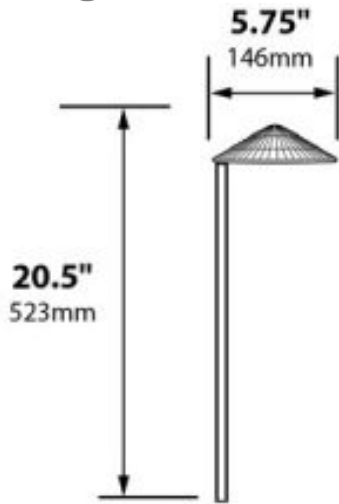

Product Description

CONSTRUCTION: Cast aluminum 5.75" Tiki Hat; matching extruded aluminum stanchion
LAMP SUPPLIED: 15 watt/T7 bulb, 1500 hours average rating
SOCKET: Double contact bayonet base, brass nickel plated lamp socket screw shell with 200° C silicone lead wires
MOUNTING: Tapped 1/2" NPS

#57687 - Weathered Iron
#57686 - Weathered Brown
#57685 - Rust

Tiki Hat 5.75" Incandescent Cast Aluminum 120v Path Landscape Light

Line Drawing

Photometrics

Half Spread Photometrics
10 ft. (3.0m) diameter