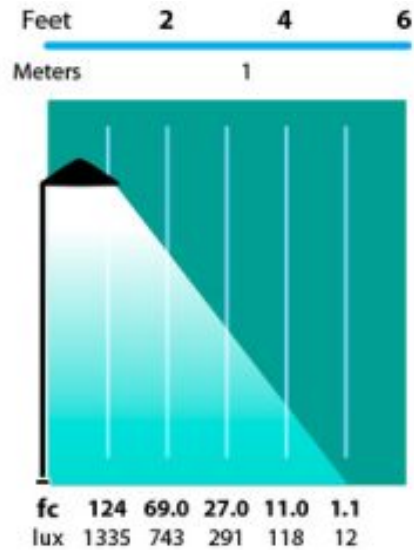

#57687 - Weathered Iron
#57686 - Weathered Brown
#57685 - Rust

Tiki Hat 5.75" Incandescent Cast Aluminum 120v Path Landscape Light

Line Drawing

Photometrics

Half Spread Photometrics
10 ft. (3.0m) diameter